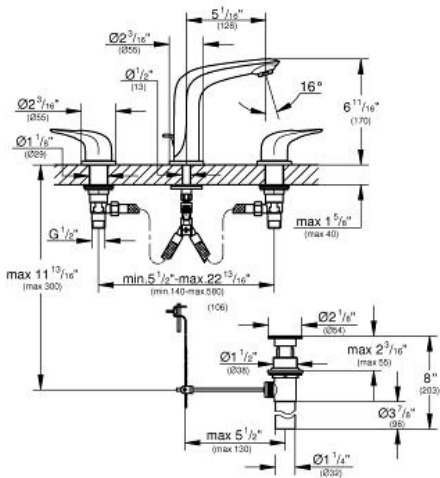

EUROSTYLE 8" Widespread Two-Handle Bathroom Faucet S-Size

MODEL # 20486EN3

Pure Freude
an Wasser

Product Description:
EUROSTYLE
8" Widespread Two-Handle Bathroom Faucet S-Size

- Standard Specification:**
- Metal handles
 - Ceramic cartridge
 - **GROHE StarLight** finish
 - **GROHE EcoJoy**
 - Brushed Nickel finish features beautiful chrome accents
 - Includes waste-set drain assembly
 - Union nut with 7/16" drilling
 - **GROHE QuickFix** rapid installation system

- Applicable Codes & Standards:**
- Energy Policy Act of 1992
 - NSF 61
 - ASME A112.18.1/CSA B125.1
 - US Federal and State material regulations
 - EPA WaterSense®
 - ICC/ANSI A117.1
 - CalGreen

Color:
□ 20486EN3 Brushed Nickel