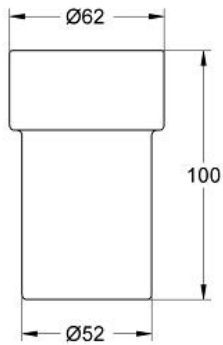

VERIS
Glass

MODEL # 40390000

Pure Freude
an Wasser

GROHE

Product Description:
VERIS
Glass

Standard Specification:

- Satin glass
- Requires Holder (40 376)

Applicable Codes & Standards: