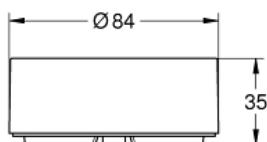

GROHE SENSE
Smart Water Sensor
MODEL # 22601LN0

Pure Freude
an Wasser

Product Description:
GROHE SENSE
Smart Water Sensor

Standard Specification:

- For wireless LAN, battery powered
- Instant flooding alarm
- Senses room temperature and humidity
- Receive updates on temperature and humidity once a day
- Customize settings via GROHE Ondus App for iOS and Android
- Status indication via LED light, buzzer and app
- For placement on a flat non-conductive surface
- Supports connections to wireless LAN protected by password of up to 32 characters in length
- LongLife Battery: expected lifetime up to 4 years, depending on the use of the water sensor
- Including:
 - 1 x water sensor
 - Including 3 x AAA batteries
- **CE approved**
- Wireless LAN 2.4 GHz
- Made in Germany